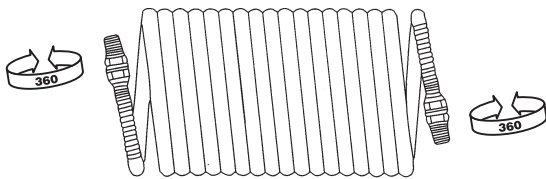

100-FT SELF-STORING NYLON HOSE WITHOUT FITTING

Part No.	Hose I.D. in.	Maximum Working Pressure
46.1400	1/4	250 PSI
46.1600	3/8	200 PSI
46.1700	1/2	150 PSI
46.1800	3/4	125 PSI

COLOUR : RED

Applications

- For compressed air, gas, water or vacuum
- For assembly lines, workstations, automotive maintenance shops and construction sites

Features

- Light and flexible for maximum safety at workstation
- First quality nylon
- Accrued resistance to abrasion

Specifications

Maximum Working Pressure
250 PSI

Working Temperature
-51°C to 93°C (-60°F to 200°F)

Construction
Material : Nylon 12
Colour : Red

SELF-STORING NYLON HOSE ASSEMBLY WITH SWIVEL FITTINGS

Part No.	Hose I.D. in.	Overall Length ft	Reusable Swivel Fittings
46.2412	1/4	12.5	1/4 (M) NPT
46.2425	1/4	25	1/4 (M) NPT
46.2450	1/4	50	1/4 (M) NPT
46.2612	3/8	12.5	3/8 (M) NPT
46.2616	3/8	12.5	1/4 (M) NPT
46.2625	3/8	25	3/8 (M) NPT
46.2626	3/8	25	1/4 (M) NPT
46.2650	3/8	50	3/8 (M) NPT
46.2651	3/8	50	1/4 (M) NPT
46.2712	1/2	12.5	1/2 (M) NPT
46.2725	1/2	25	1/2 (M) NPT
46.2750	1/2	50	1/2 (M) NPT
46.2812	3/4	12.5	3/4 (M) NPT
46.2825	3/4	25	3/4 (M) NPT
46.2850	3/4	50	3/4 (M) NPT