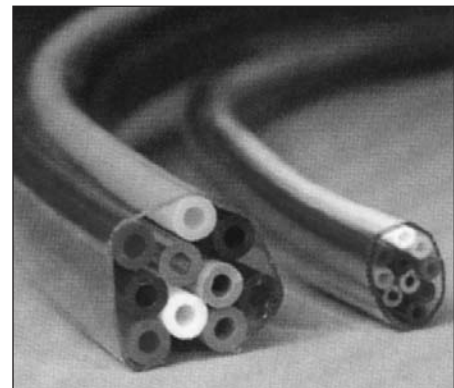

Informations needed when placing your order :

Quantity of tubes and length
Overall and interior diameters
Colours and sequence

AVAILABLE UPON REQUEST ACCORDING TO YOUR SPECIFICATIONS

TUBING

RETRACTABLE SELF-STORING HOSES (WELDED)

Multiple Combinations

Twin OO	Triple OOO
Quadruple OOOO	Triple OOO
6 Tubes OOOOOO	8 Tubes OOOOOOOO

FLEXIBLE PVC JACKET

ENDLESS COMBINATIONS TO FIT YOUR NEEDS