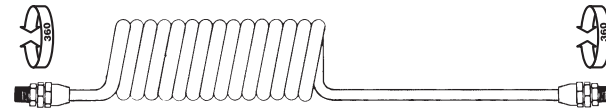

Blue, Transparent Blue, and Red

4" AND 20" TAILS

125 PSI

1/4" I.D. HOSE – ASSEMBLY WITH SWIVEL FITTINGS

BLUE WITH SLEEVE Part No.	RED Part No.	Overall Length ft	Reusable Swivel Fittings
46.4415	46.6415	15	1/4 (M) NPT
46.4420	46.6420	20	1/4 (M) NPT
46.4425	46.6425	25	1/4 (M) NPT
46.4430	46.6430	30	1/4 (M) NPT
46.4450	46.6450	50	1/4 (M) NPT