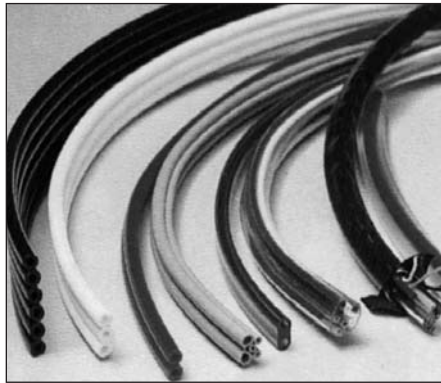

Applications

- For handling equipment, robotics, and production equipments
- Ideal for automotive industry, OEM, assembly or packaging lines and vacuum handling

Features

- Superior quality polyurethane hoses
- Offered in twin, triple, quad, six and eight tube combinations
- Choose between a jacketed bundle or simply welded together
- Multiple colours for easy identification

Informations needed when placing your order :

Quantity of tubes and length
Overall and interior diameters
Colours and sequence

AVAILABLE UPON REQUEST ACCORDING TO YOUR SPECIFICATIONS

TUBING

RETRACTABLE SELF-STORING HOSES (WELDED)