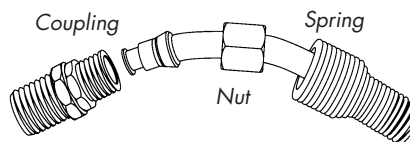

Construction
Material : Nylon 12
Colour : Red

SELF-STORING NYLON HOSE ASSEMBLY WITH SWIVEL FITTINGS

Part No.	Hose I.D. in.	Overall Length ft	Reusable Swivel Fittings
46.2412	1/4	12.5	1/4 (M) NPT
46.2425	1/4	25	1/4 (M) NPT
46.2450	1/4	50	1/4 (M) NPT
46.2612	3/8	12.5	3/8 (M) NPT
46.2616	3/8	12.5	1/4 (M) NPT
46.2625	3/8	25	3/8 (M) NPT
46.2626	3/8	25	1/4 (M) NPT
46.2650	3/8	50	3/8 (M) NPT
46.2651	3/8	50	1/4 (M) NPT
46.2712	1/2	12.5	1/2 (M) NPT
46.2725	1/2	25	1/2 (M) NPT
46.2750	1/2	50	1/2 (M) NPT
46.2812	3/4	12.5	3/4 (M) NPT
46.2825	3/4	25	3/4 (M) NPT
46.2850	3/4	50	3/4 (M) NPT

REUSABLE BRASS SWIVEL FITTINGS

Part No.	Hose I.D. in.	Reusable Swivel Fittings
46.3144	1/4	1/4 (M) NPT
46.3164	3/8	1/4 (M) NPT
46.3166	3/8	3/8 (M) NPT
46.3177	1/2	1/2 (M) NPT
46.3188	3/4	3/4 (M) NPT

Features